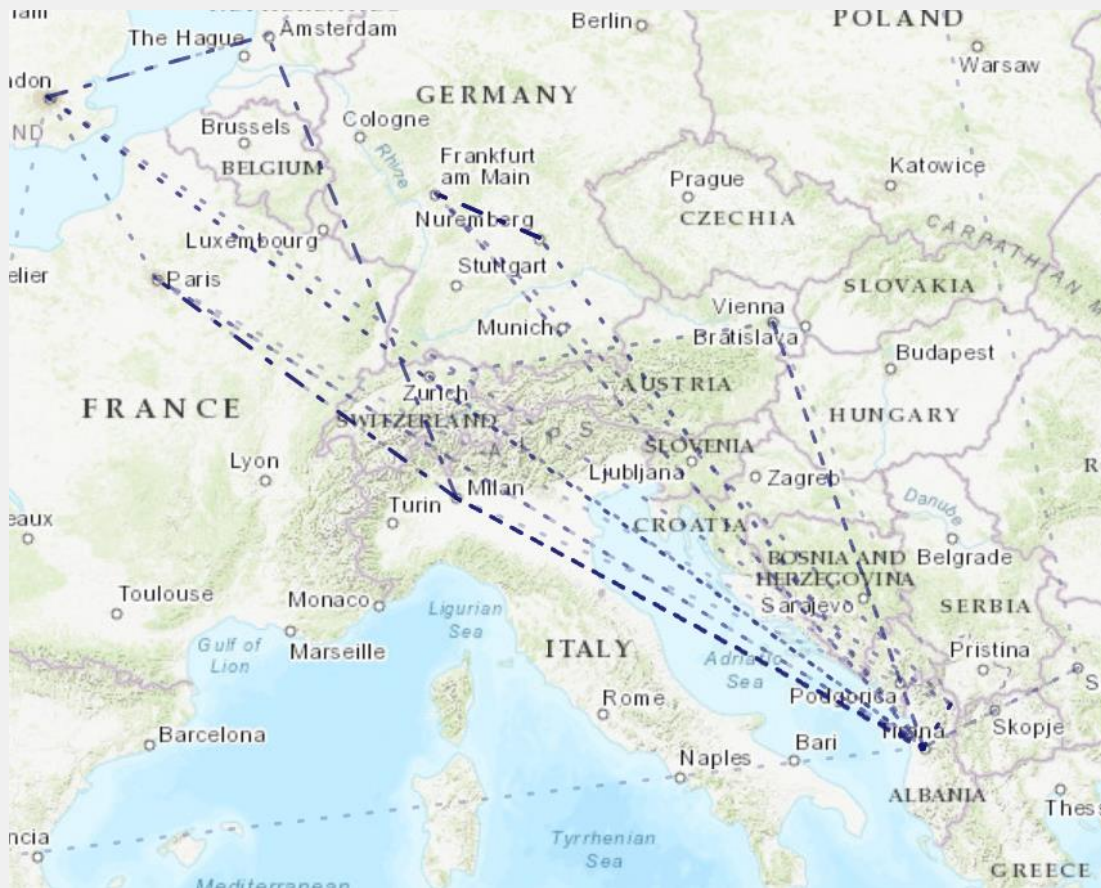

IXP Country Jedi: checking the path of local traffic

Finding the Closest CDN Servers
ANIX Meeting 2024, Tirana, 06/12/2024