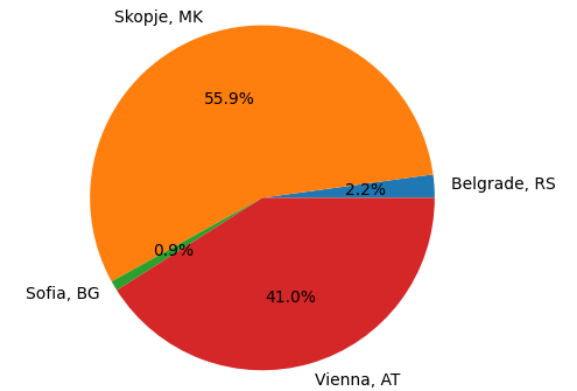

# Albania and North Macedonia: Google

Finding the Closest CDN Servers  
ANIX Meeting 2024, Tirana, 06/12/2024

Location of Google servers by Internet population in AL (Proxy: Oxylabs)

Location of Google servers by Internet population in MK (Proxy: Oxylabs)

# Albania and North Macedonia: Netflix

Finding the Closest CDN Servers  
ANIX Meeting 2024, Tirana, 06/12/2024

Location of Netflix caches by Internet population in AL (Proxy: Oxylabs)

Location of Netflix caches by Internet population in MK (Proxy: Oxylabs)

# Albania and North Macedonia: Cloudflare

Finding the Closest CDN Servers  
ANIX Meeting 2024, Tirana, 06/12/2024

Location of Cloudflare servers by Internet population in AL (Proxy: Oxylabs)

Location of Cloudflare servers by Internet population in MK (Proxy: Oxylabs)