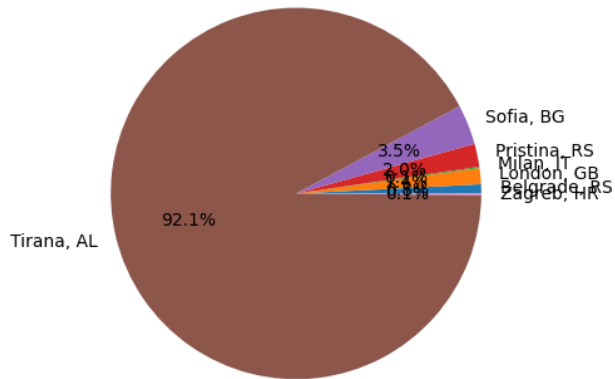

## Visualization

We created maps of the links between “proxy probes” and the caches

**Finding the Closest CDN Servers**  
ANIX Meeting 2024, Tirana, 06/12/2024

# Albania and North Macedonia: Google

Finding the Closest CDN Servers  
ANIX Meeting 2024, Tirana, 06/12/2024

Location of Google servers by Internet population in AL (Proxy: Oxylabs)

Location of Google servers by Internet population in MK (Proxy: Oxylabs)