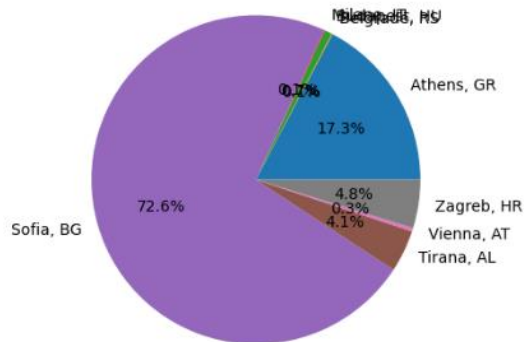

# Albania and North Macedonia: Google

Finding the Closest CDN Servers  
ANIX Meeting 2024, Tirana, 06/12/2024

Location of Google servers by Internet population in AL (Proxy: Oxylabs)

Location of Google servers by Internet population in MK (Proxy: Oxylabs)

# Albania and North Macedonia: Netflix

Finding the Closest CDN Servers  
ANIX Meeting 2024, Tirana, 06/12/2024

Location of Netflix caches by Internet population in AL (Proxy: Oxylabs)

Location of Netflix caches by Internet population in MK (Proxy: Oxylabs)

# Albania and North Macedonia: Cloudflare

Finding the Closest CDN Servers  
ANIX Meeting 2024, Tirana, 06/12/2024

Location of Cloudflare servers by Internet population in AL (Proxy: Oxylabs)

Location of Cloudflare servers by Internet population in MK (Proxy: Oxylabs)