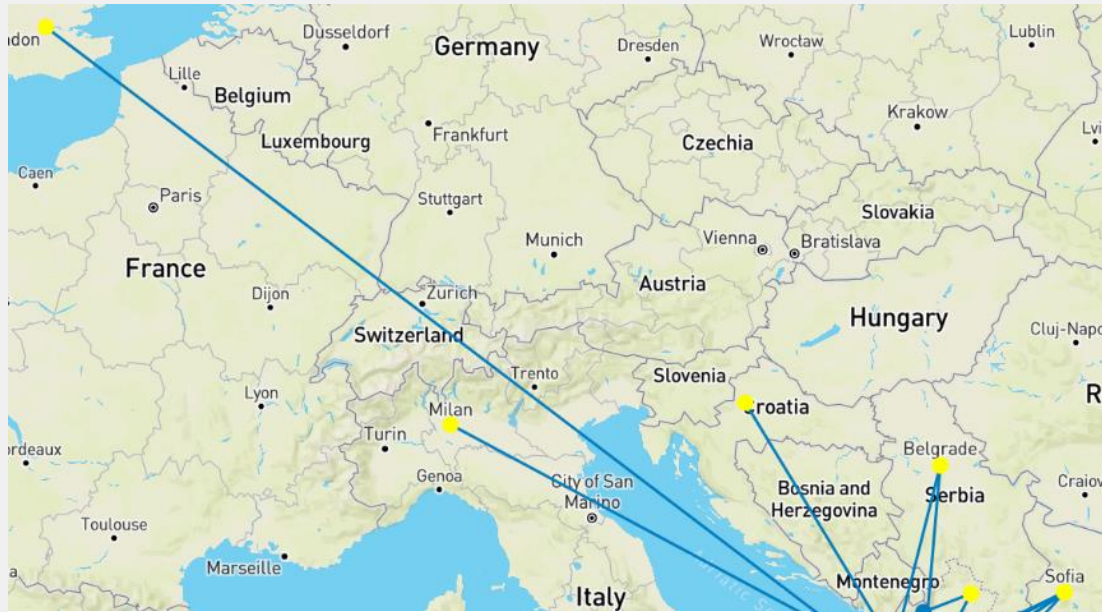

## Data collection

We downloaded specific webpages with content indicating the location of the CDN servers, from all ASes in different countries (Cloudflare, Google, Netflix, Amazon and Fastly)

## Visualization

We created maps of the links between “proxy probes” and the caches

**Finding the Closest CDN Servers**  
ANIX Meeting 2024, Tirana, 06/12/2024

# Albania and North Macedonia: Google

Finding the Closest CDN Servers  
ANIX Meeting 2024, Tirana, 06/12/2024

Location of Google servers by Internet population in AL (Proxy: Oxylabs)

Location of Google servers by Internet population in MK (Proxy: Oxylabs)

# Albania and North Macedonia: Netflix

Finding the Closest CDN Servers  
ANIX Meeting 2024, Tirana, 06/12/2024

Location of Netflix caches by Internet population in AL (Proxy: Oxylabs)

Location of Netflix caches by Internet population in MK (Proxy: Oxylabs)