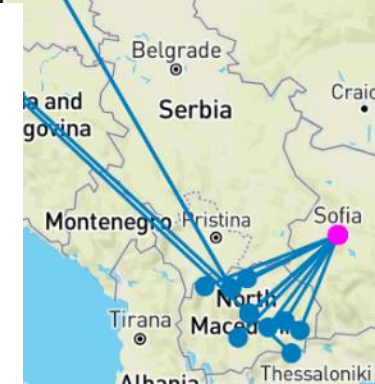

# Albania and North Macedonia: Cloudflare

Finding the Closest CDN Servers  
ANIX Meeting 2024, Tirana, 06/12/2024

Location of Cloudflare servers by Internet population in AL (Proxy: Oxylabs)

Location of Cloudflare servers by Internet population in MK (Proxy: Oxylabs)

# Albania and North Macedonia: Amazon

Finding the Closest CDN Servers  
ANIX Meeting 2024, Tirana, 06/12/2024

# Albania and North Macedonia: Fastly

Location of Fastly caches by Internet population in AL (Proxy: Oxylabs)

Location of Fastly caches by Internet population in MK (Proxy: Oxylabs)