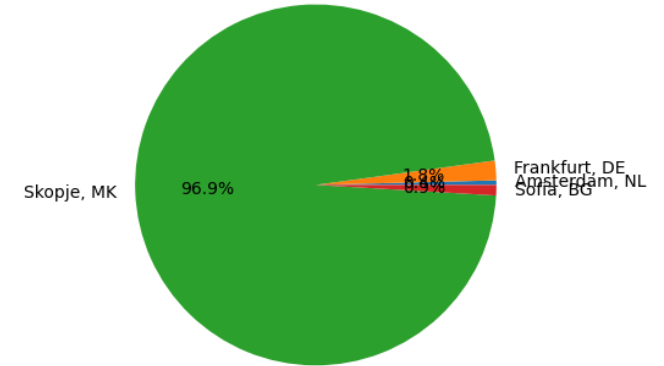

# Albania and North Macedonia: Google

Finding the Closest CDN Servers  
ANIX Meeting 2024, Tirana, 06/12/2024

Location of Google servers by Internet population in AL (Proxy: Oxylabs)

Location of Google servers by Internet population in MK (Proxy: Oxylabs)

# Albania and North Macedonia: Netflix

Finding the Closest CDN Servers  
ANIX Meeting 2024, Tirana, 06/12/2024

Location of Netflix caches by Internet population in AL (Proxy: Oxylabs)

Location of Netflix caches by Internet population in MK (Proxy: Oxylabs)