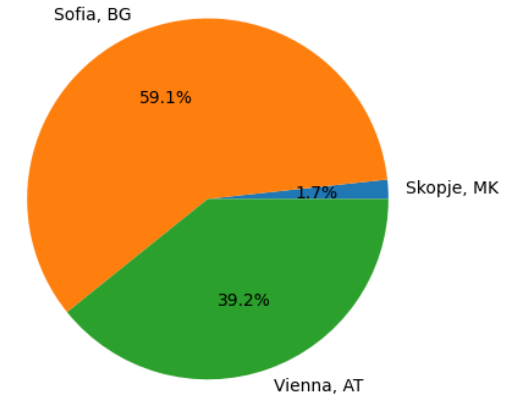

# Albania and North Macedonia: Google

Finding the Closest CDN Servers  
ANIX Meeting 2024, Tirana, 06/12/2024

Location of Google servers by Internet population in AL (Proxy: Oxylabs)

Location of Google servers by Internet population in MK (Proxy: Oxylabs)

# Albania and North Macedonia: Netflix

Finding the Closest CDN Servers  
ANIX Meeting 2024, Tirana, 06/12/2024

Location of Netflix caches by Internet population in AL (Proxy: Oxylabs)

Location of Netflix caches by Internet population in MK (Proxy: Oxylabs)

# Albania and North Macedonia: Cloudflare

Finding the Closest CDN Servers  
ANIX Meeting 2024, Tirana, 06/12/2024

Location of Cloudflare servers by Internet population in AL (Proxy: Oxylabs)

Location of Cloudflare servers by Internet population in MK (Proxy: Oxylabs)

# Albania and North Macedonia: Amazon

Finding the Closest CDN Servers  
ANIX Meeting 2024, Tirana, 06/12/2024