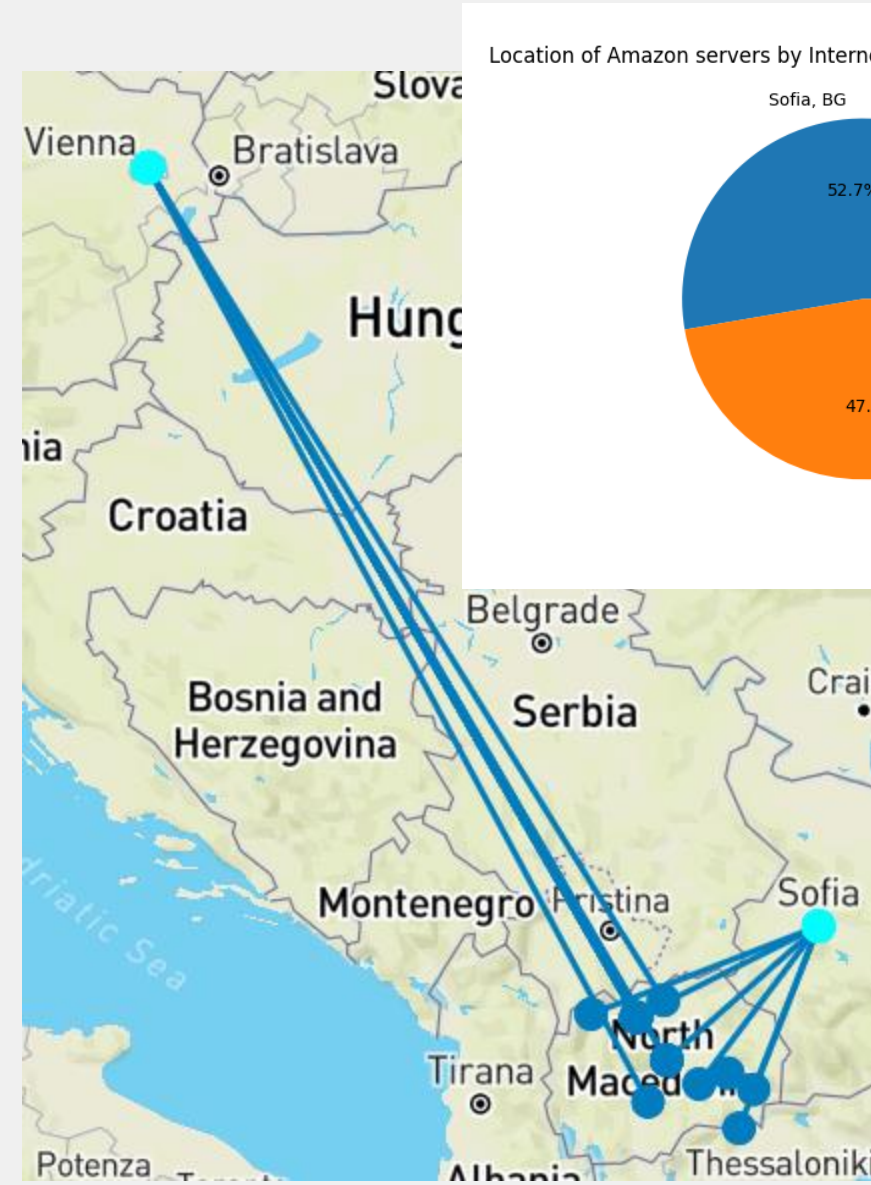

# Albania and North Macedonia: Netflix

Finding the Closest CDN Servers  
ANIX Meeting 2024, Tirana, 06/12/2024

Location of Netflix caches by Internet population in AL (Proxy: Oxylabs)

Location of Netflix caches by Internet population in MK (Proxy: Oxylabs)

# Albania and North Macedonia: Cloudflare

Finding the Closest CDN Servers  
ANIX Meeting 2024, Tirana, 06/12/2024

Location of Cloudflare servers by Internet population in AL (Proxy: Oxylabs)

Location of Cloudflare servers by Internet population in MK (Proxy: Oxylabs)

# Albania and North Macedonia: Fastly

Location of Fastly caches by Internet population in AL (Proxy: Oxylabs)

Location of Fastly caches by Internet population in MK (Proxy: Oxylabs)