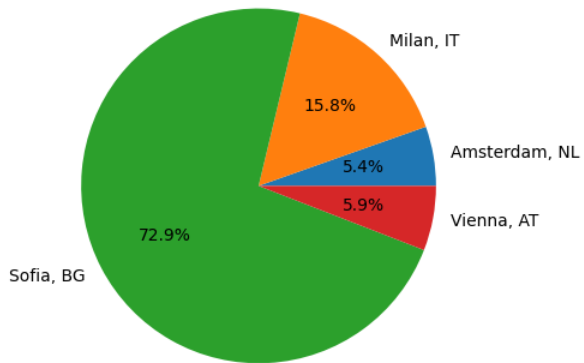

# Albania and North Macedonia: Netflix

Finding the Closest CDN Servers  
ANIX Meeting 2024, Tirana, 06/12/2024

Location of Netflix caches by Internet population in AL (Proxy: Oxylabs)

Location of Netflix caches by Internet population in MK (Proxy: Oxylabs)

# Albania and North Macedonia: Cloudflare

Finding the Closest CDN Servers  
ANIX Meeting 2024, Tirana, 06/12/2024

Location of Cloudflare servers by Internet population in AL (Proxy: Oxylabs)

Location of Cloudflare servers by Internet population in MK (Proxy: Oxylabs)

# Albania and North Macedonia: Amazon

Finding the Closest CDN Servers  
ANIX Meeting 2024, Tirana, 06/12/2024

# Albania and North Macedonia: Fastly

Location of Fastly caches by Internet population in AL (Proxy: Oxylabs)

Location of Fastly caches by Internet population in MK (Proxy: Oxylabs)