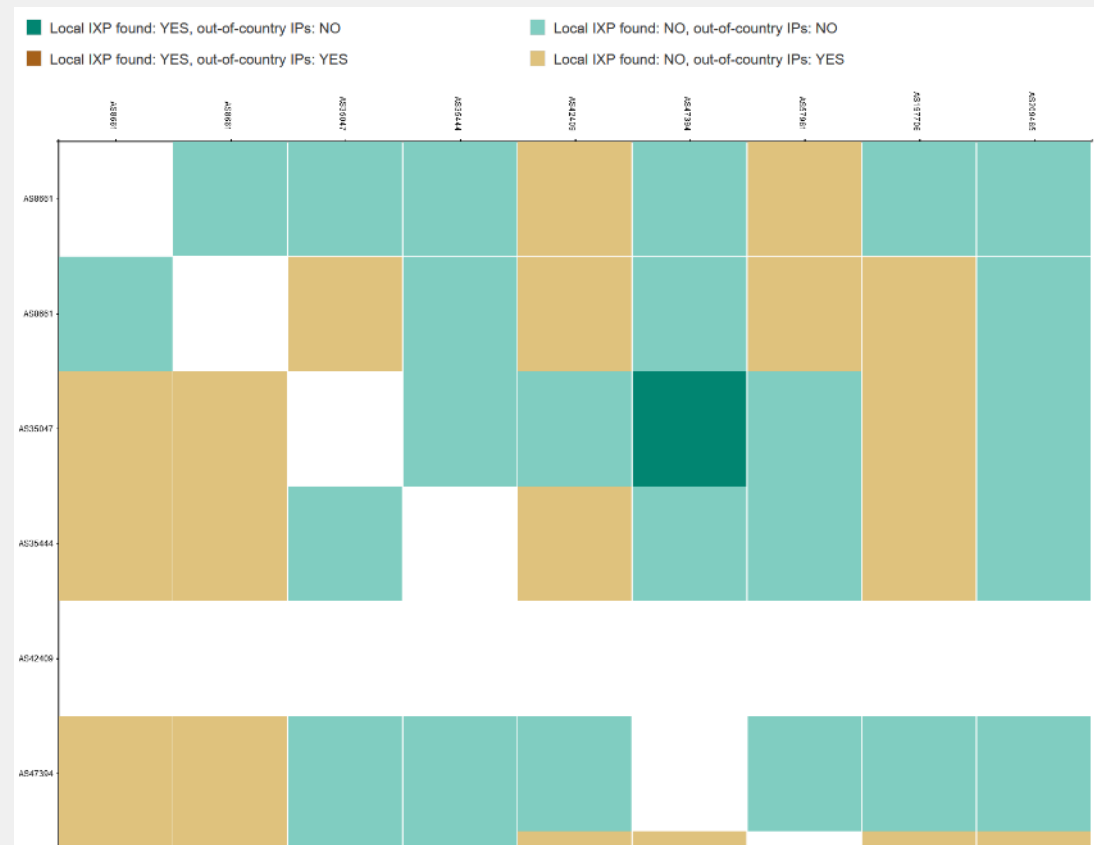

IXP Country Jedi: checking the path of local traffic

Finding the Closest CDN Servers
ANIX Meeting 2024, Tirana, 06/12/2024