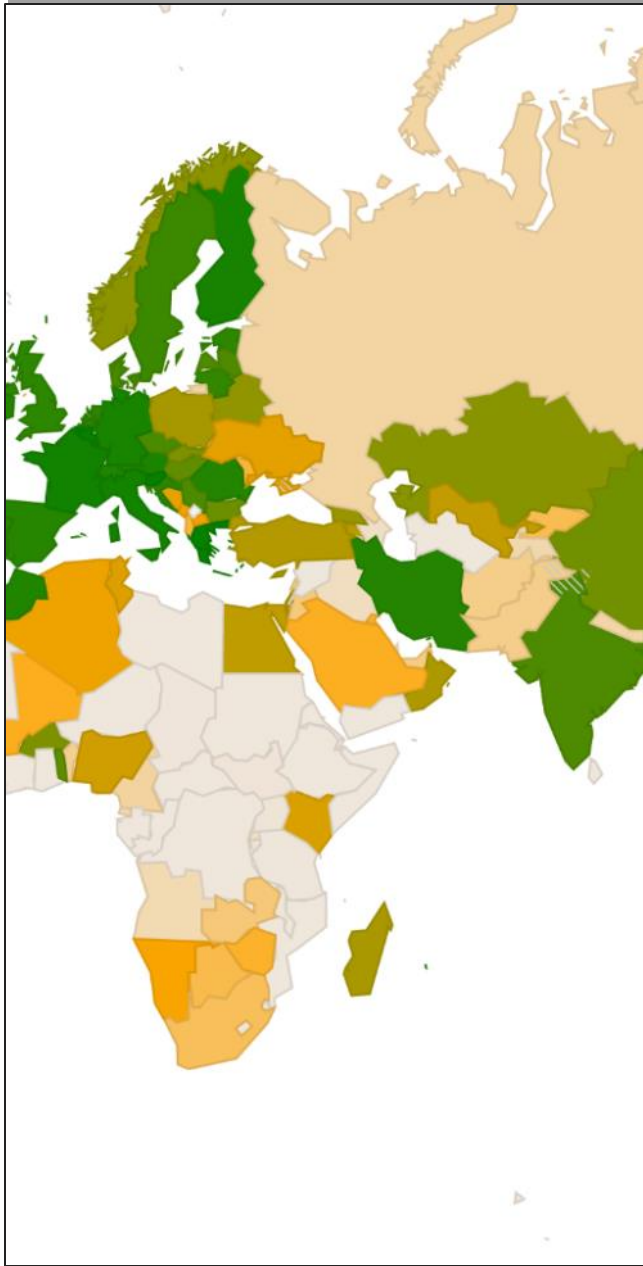

# OTT/CDN Traffic at ANIX

(about) **90** %

# How close is content to the eyeballs?

From what cache/server do I get my content? And how far is it?

The CDNs know, of course - but they don't publish the data

Ideally: we take some probes and traceroute to the CDNs