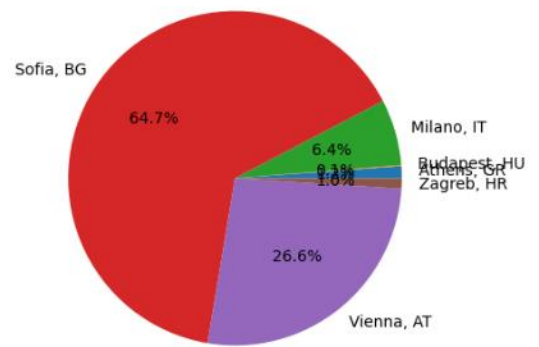

# Albania and North Macedonia: Google

Finding the Closest CDN Servers  
ANIX Meeting 2024, Tirana, 06/12/2024

Location of Google servers by Internet population in AL (Proxy: Oxylabs)

Location of Google servers by Internet population in MK (Proxy: Oxylabs)

# Albania and North Macedonia: Netflix

Finding the Closest CDN Servers  
ANIX Meeting 2024, Tirana, 06/12/2024

Location of Netflix caches by Internet population in AL (Proxy: Oxylabs)

Location of Netflix caches by Internet population in MK (Proxy: Oxylabs)

# Albania and North Macedonia: Cloudflare

Finding the Closest CDN Servers  
ANIX Meeting 2024, Tirana, 06/12/2024

Location of Cloudflare servers by Internet population in AL (Proxy: Oxylabs)

Location of Cloudflare servers by Internet population in MK (Proxy: Oxylabs)

# Albania and North Macedonia: Fastly

Location of Fastly caches by Internet population in AL (Proxy: Oxylabs)

Location of Fastly caches by Internet population in MK (Proxy: Oxylabs)