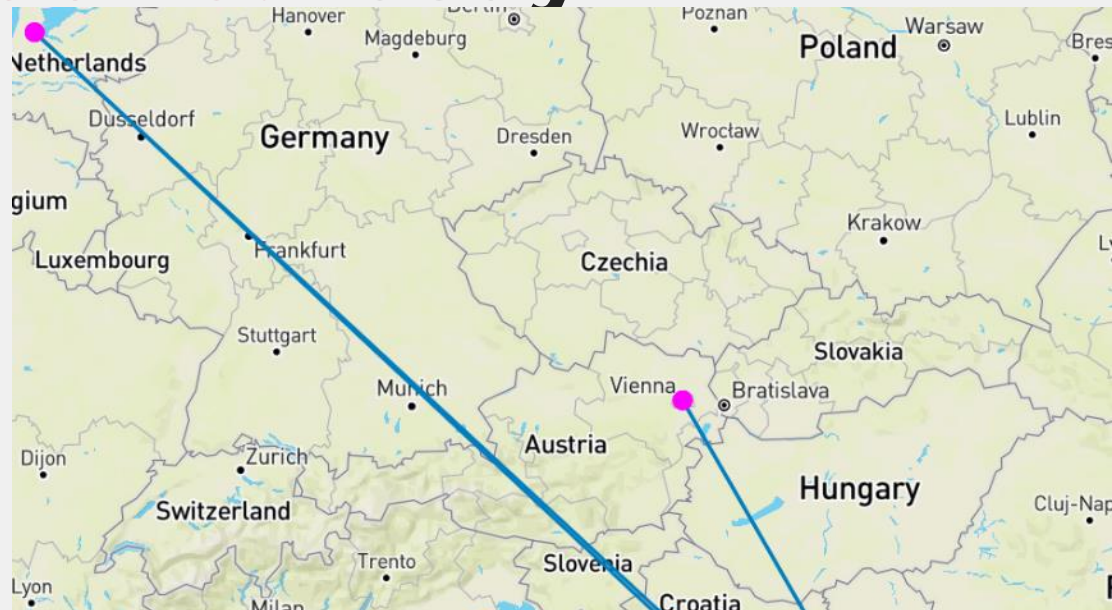

# Albania and North Macedonia: Cloudflare

Finding the Closest CDN Servers  
ANIX Meeting 2024, Tirana, 06/12/2024

Location of Cloudflare servers by Internet population in AL (Proxy: Oxylabs)

Location of Cloudflare servers by Internet population in MK (Proxy: Oxylabs)

# Albania and North Macedonia: Amazon

Finding the Closest CDN Servers  
ANIX Meeting 2024, Tirana, 06/12/2024

# Albania and North Macedonia: Fastly

Location of Fastly caches by Internet population in AL (Proxy: Oxylabs)

Location of Fastly caches by Internet population in MK (Proxy: Oxylabs)