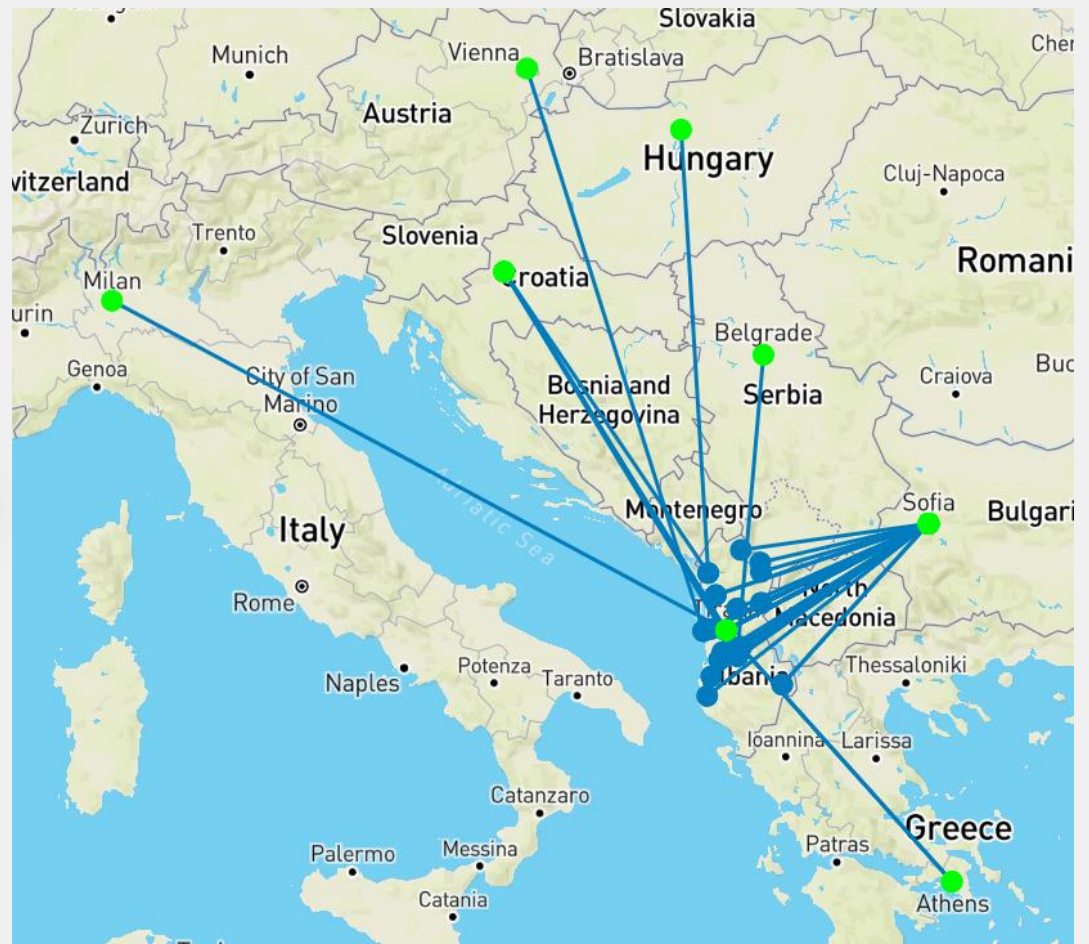

## Data collection

We downloaded specific webpages with content indicating the location of the CDN servers, from all ASes in different countries (Cloudflare, Google, Netflix, Amazon and Fastly)

## Analysis

We checked what share of the population in a country is covered by each cache (using APNIC customer population)

## Visualization

We created maps of the links between “proxy probes” and the caches

**Finding the Closest CDN Servers**  
ANIX Meeting 2024, Tirana, 06/12/2024

# Albania and North Macedonia: Netflix

Finding the Closest CDN Servers  
ANIX Meeting 2024, Tirana, 06/12/2024

Location of Netflix caches by Internet population in AL (Proxy: Oxylabs)

Location of Netflix caches by Internet population in MK (Proxy: Oxylabs)