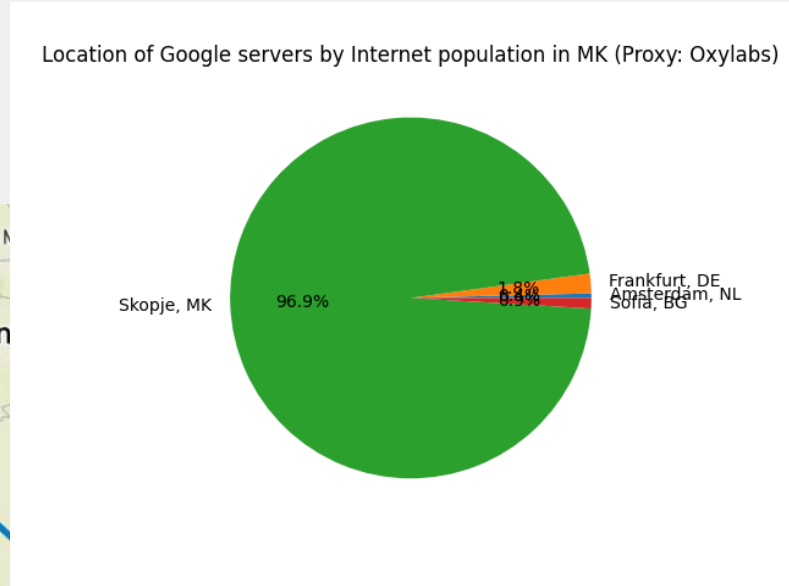

Albania and North Macedonia: Google

Finding the Closest CDN Servers
ANIX Meeting 2024, Tirana, 06/12/2024