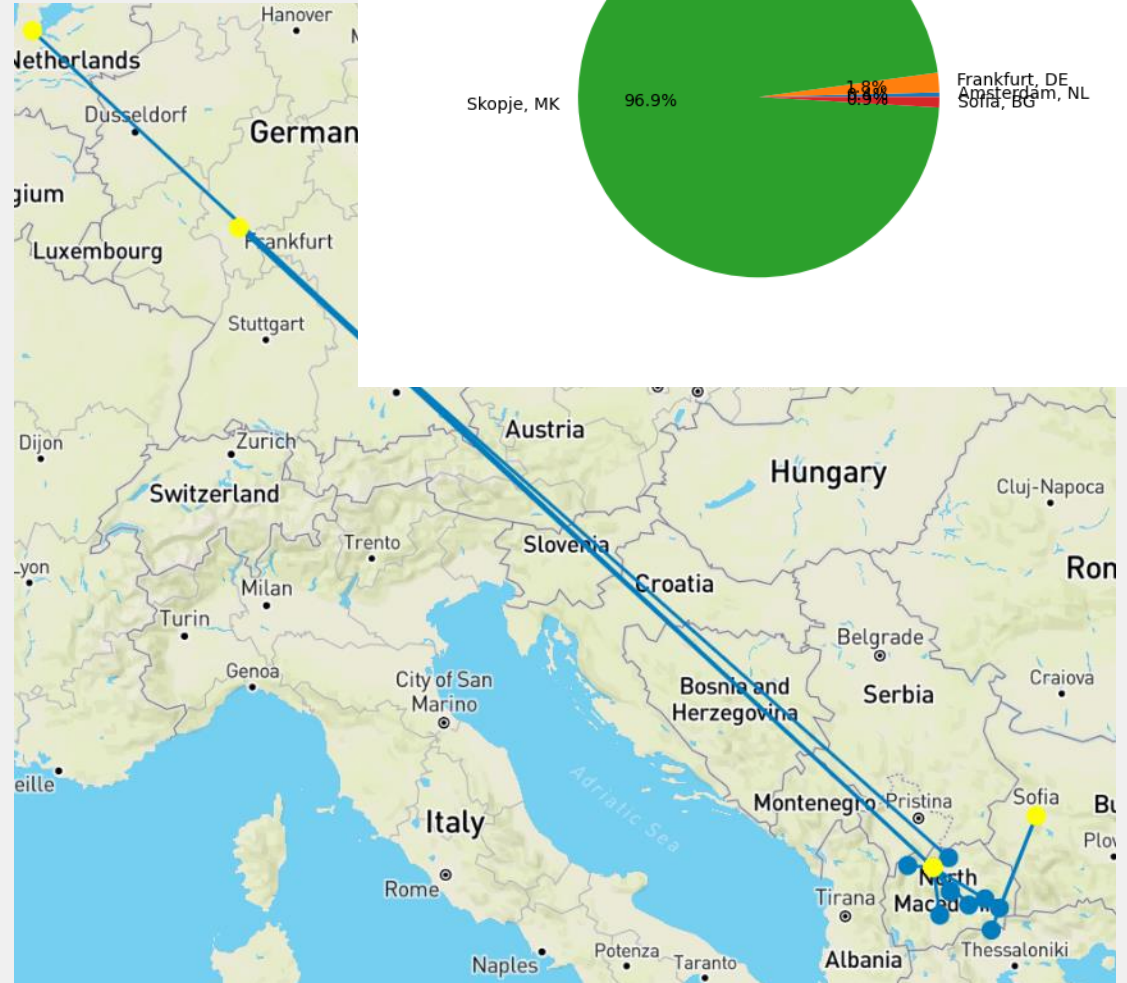

# Albania and North Macedonia: Google

Finding the Closest CDN Servers  
ANIX Meeting 2024, Tirana, 06/12/2024

Location of Google servers by Internet population in AL (Proxy: Oxylabs)

Location of Google servers by Internet population in MK (Proxy: Oxylabs)

# Albania and North Macedonia: Netflix

Finding the Closest CDN Servers  
ANIX Meeting 2024, Tirana, 06/12/2024

Location of Netflix caches by Internet population in AL (Proxy: Oxylabs)

Location of Netflix caches by Internet population in MK (Proxy: Oxylabs)