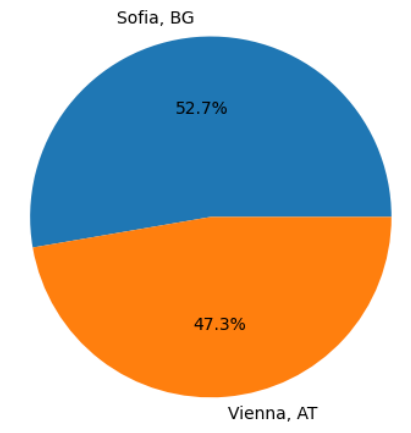

# Albania and North Macedonia: Netflix

Finding the Closest CDN Servers  
ANIX Meeting 2024, Tirana, 06/12/2024

Location of Netflix caches by Internet population in AL (Proxy: Oxylabs)

Location of Netflix caches by Internet population in MK (Proxy: Oxylabs)

# Albania and North Macedonia: Cloudflare

Finding the Closest CDN Servers  
ANIX Meeting 2024, Tirana, 06/12/2024

Location of Cloudflare servers by Internet population in AL (Proxy: Oxylabs)

Location of Cloudflare servers by Internet population in MK (Proxy: Oxylabs)

# Albania and North Macedonia: Amazon

Finding the Closest CDN Servers  
ANIX Meeting 2024, Tirana, 06/12/2024

# Albania and North Macedonia: Fastly

Location of Fastly caches by Internet population in AL (Proxy: Oxylabs)

Location of Fastly caches by Internet population in MK (Proxy: Oxylabs)