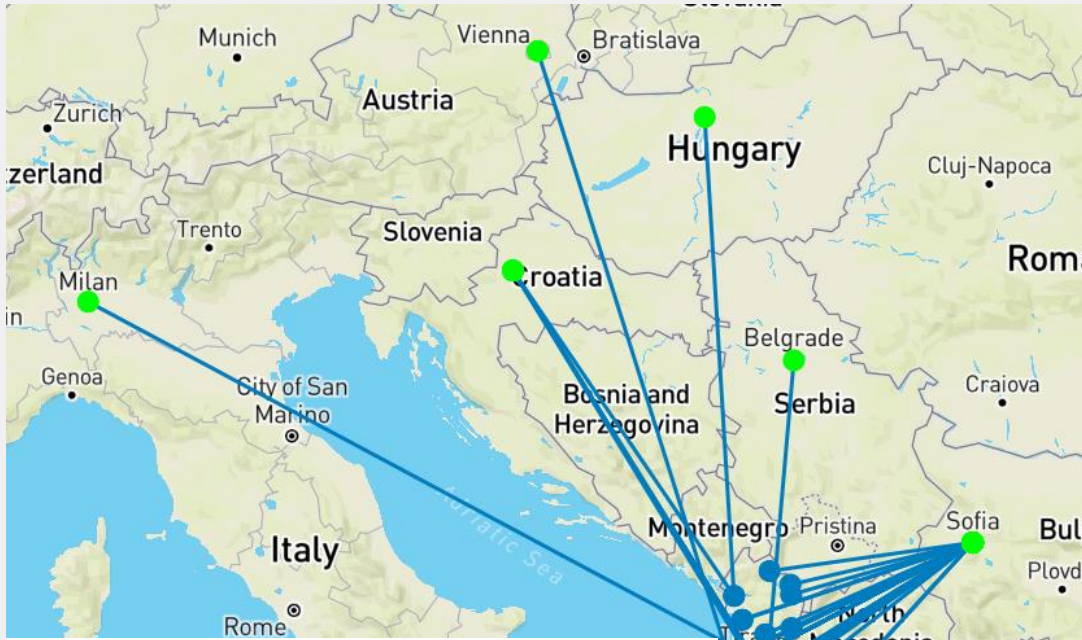

# Albania and North Macedonia: Google

Finding the Closest CDN Servers  
ANIX Meeting 2024, Tirana, 06/12/2024

Location of Google servers by Internet population in AL (Proxy: Oxylabs)

Location of Google servers by Internet population in MK (Proxy: Oxylabs)

# Albania and North Macedonia: Netflix

Finding the Closest CDN Servers  
ANIX Meeting 2024, Tirana, 06/12/2024

Location of Netflix caches by Internet population in AL (Proxy: Oxylabs)

Location of Netflix caches by Internet population in MK (Proxy: Oxylabs)

# Albania and North Macedonia: Cloudflare

Finding the Closest CDN Servers  
ANIX Meeting 2024, Tirana, 06/12/2024

Location of Cloudflare servers by Internet population in AL (Proxy: Oxylabs)

Location of Cloudflare servers by Internet population in MK (Proxy: Oxylabs)

# Albania and North Macedonia: Fastly

Location of Fastly caches by Internet population in AL (Proxy: Oxylabs)

Location of Fastly caches by Internet population in MK (Proxy: Oxylabs)