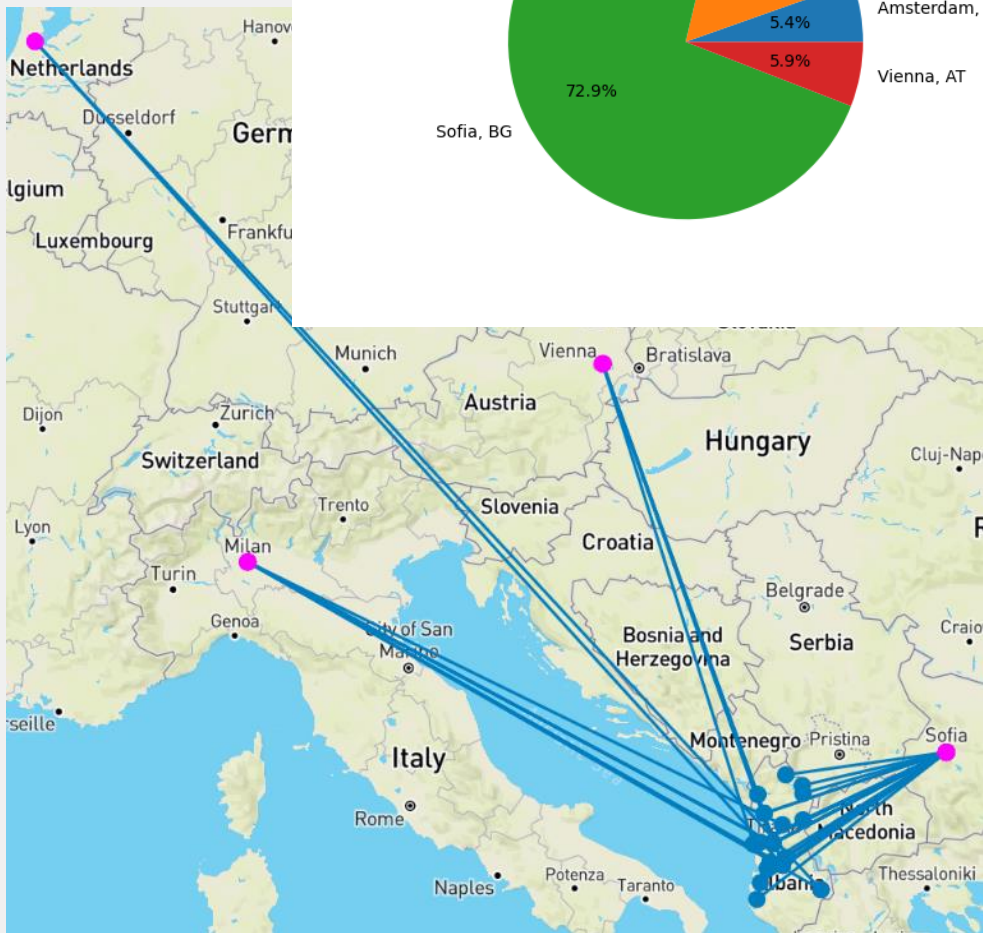

# Albania and North Macedonia: Netflix

Finding the Closest CDN Servers  
ANIX Meeting 2024, Tirana, 06/12/2024

Location of Netflix caches by Internet population in AL (Proxy: Oxylabs)

Location of Netflix caches by Internet population in MK (Proxy: Oxylabs)

# Albania and North Macedonia: Cloudflare

Finding the Closest CDN Servers  
ANIX Meeting 2024, Tirana, 06/12/2024

Location of Cloudflare servers by Internet population in AL (Proxy: Oxylabs)

Location of Cloudflare servers by Internet population in MK (Proxy: Oxylabs)

# Albania and North Macedonia: Amazon

Finding the Closest CDN Servers  
ANIX Meeting 2024, Tirana, 06/12/2024

# Albania and North Macedonia: Fastly

Location of Fastly caches by Internet population in AL (Proxy: Oxylabs)

Location of Fastly caches by Internet population in MK (Proxy: Oxylabs)