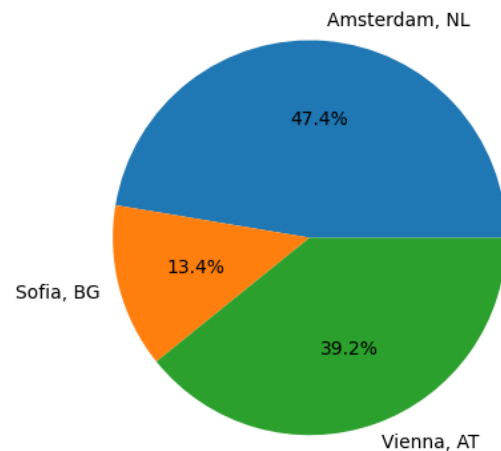

# Albania and North Macedonia: Netflix

Finding the Closest CDN Servers  
ANIX Meeting 2024, Tirana, 06/12/2024

Location of Netflix caches by Internet population in AL (Proxy: Oxylabs)

Location of Netflix caches by Internet population in MK (Proxy: Oxylabs)

# Albania and North Macedonia: Cloudflare

Finding the Closest CDN Servers  
ANIX Meeting 2024, Tirana, 06/12/2024

Location of Cloudflare servers by Internet population in AL (Proxy: Oxylabs)

Location of Cloudflare servers by Internet population in MK (Proxy: Oxylabs)

# Albania and North Macedonia: Amazon

Finding the Closest CDN Servers  
ANIX Meeting 2024, Tirana, 06/12/2024

# Albania and North Macedonia: Fastly

Location of Fastly caches by Internet population in AL (Proxy: Oxylabs)

Location of Fastly caches by Internet population in MK (Proxy: Oxylabs)