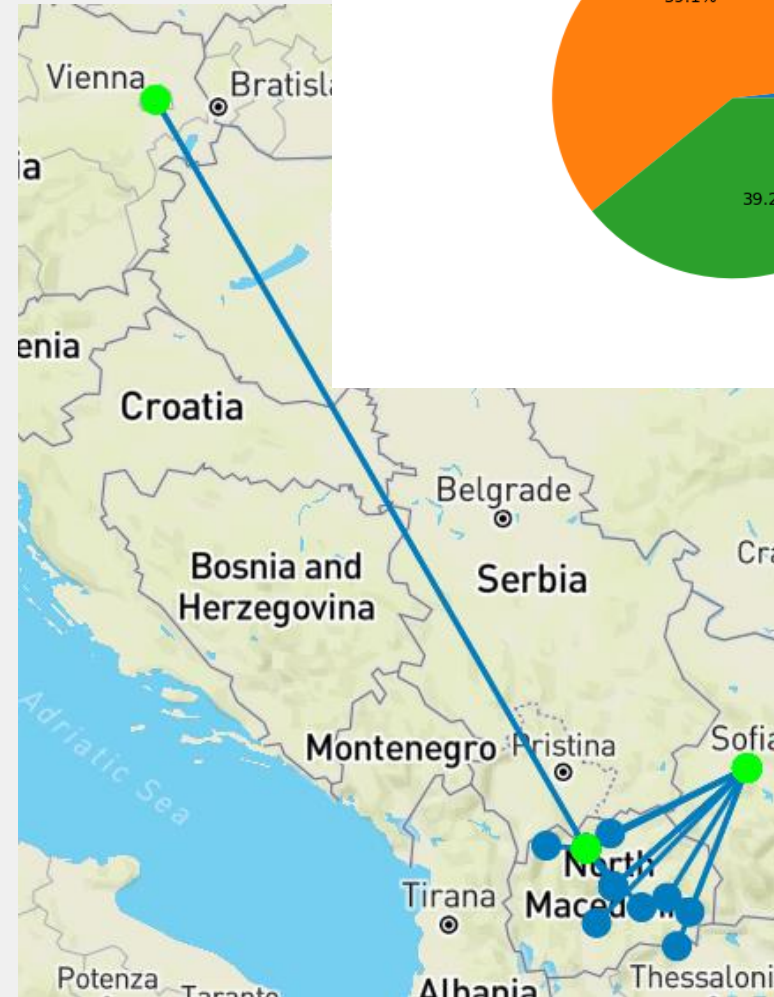

# Albania and North Macedonia: Netflix

Finding the Closest CDN Servers  
ANIX Meeting 2024, Tirana, 06/12/2024

Location of Netflix caches by Internet population in AL (Proxy: Oxylabs)

Location of Netflix caches by Internet population in MK (Proxy: Oxylabs)

# Albania and North Macedonia: Cloudflare

Finding the Closest CDN Servers  
ANIX Meeting 2024, Tirana, 06/12/2024

Location of Cloudflare servers by Internet population in AL (Proxy: Oxylabs)

Location of Cloudflare servers by Internet population in MK (Proxy: Oxylabs)

# Albania and North Macedonia: Fastly

Location of Fastly caches by Internet population in AL (Proxy: Oxylabs)

Location of Fastly caches by Internet population in MK (Proxy: Oxylabs)