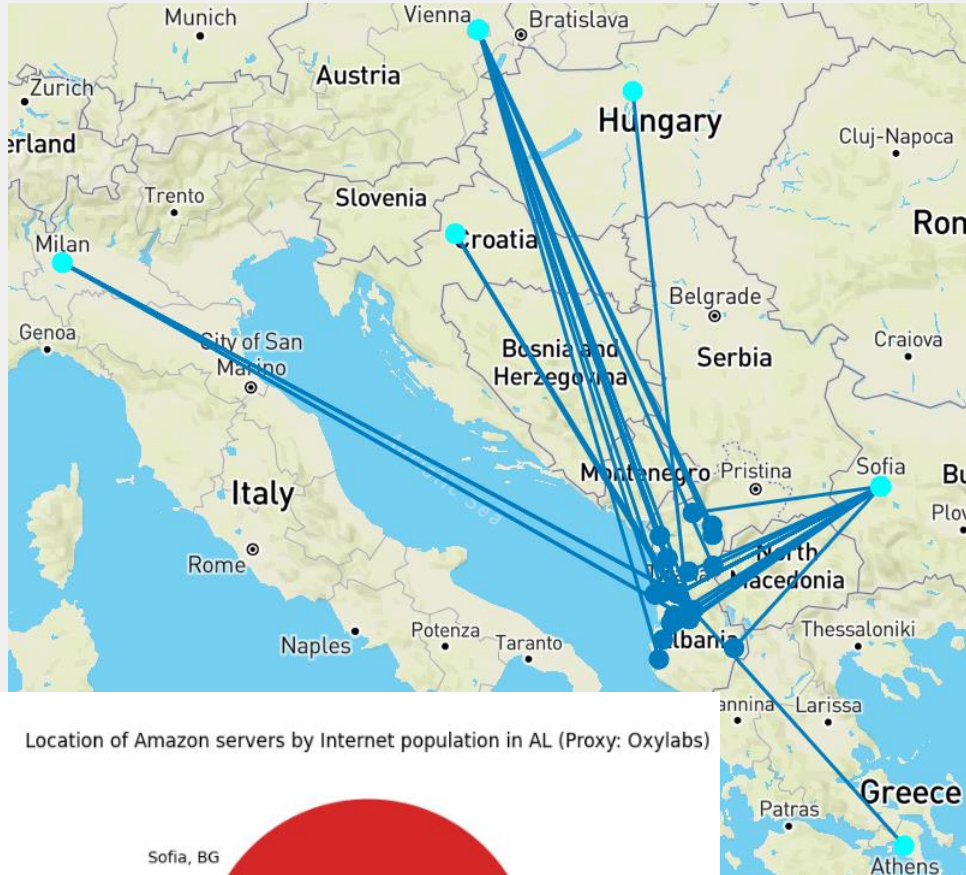

# Albania and North Macedonia: Netflix

Finding the Closest CDN Servers  
ANIX Meeting 2024, Tirana, 06/12/2024

Location of Netflix caches by Internet population in AL (Proxy: Oxylabs)

Location of Netflix caches by Internet population in MK (Proxy: Oxylabs)

# Albania and North Macedonia: Cloudflare

Finding the Closest CDN Servers  
ANIX Meeting 2024, Tirana, 06/12/2024

Location of Cloudflare servers by Internet population in AL (Proxy: Oxylabs)

Location of Cloudflare servers by Internet population in MK (Proxy: Oxylabs)

# Albania and North Macedonia: Fastly

Location of Fastly caches by Internet population in AL (Proxy: Oxylabs)

Location of Fastly caches by Internet population in MK (Proxy: Oxylabs)