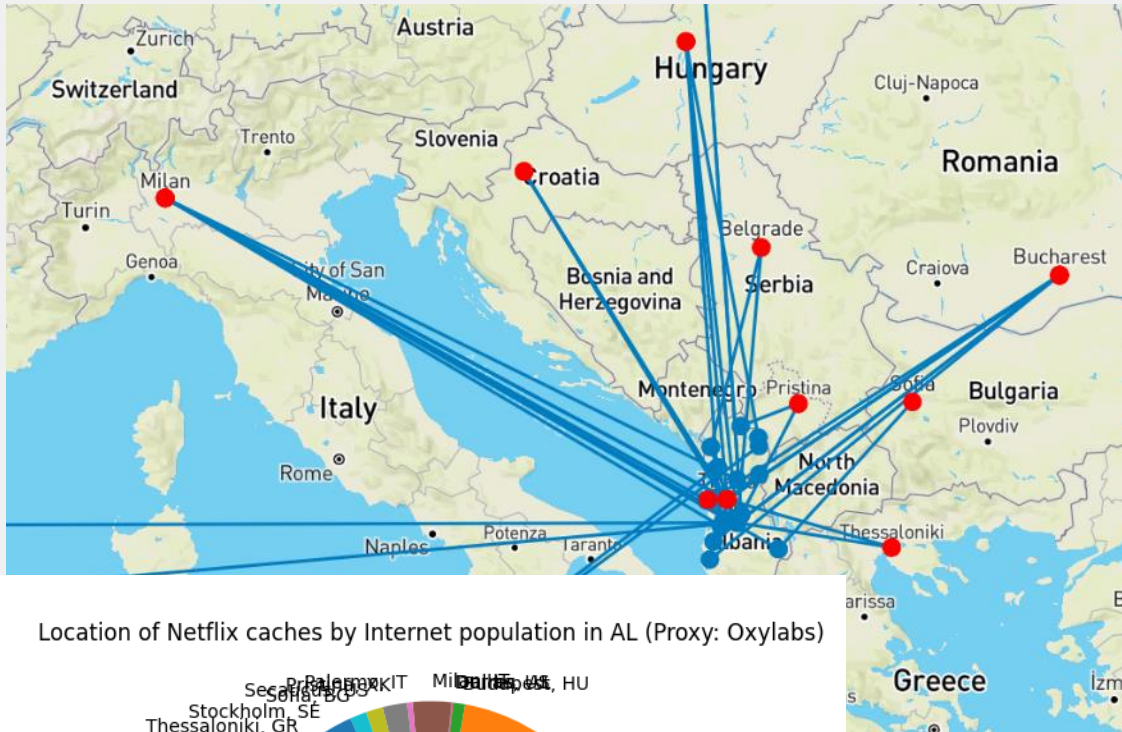

# Albania and North Macedonia: Google

Finding the Closest CDN Servers  
ANIX Meeting 2024, Tirana, 06/12/2024

Location of Google servers by Internet population in AL (Proxy: Oxylabs)

Location of Google servers by Internet population in MK (Proxy: Oxylabs)

# Albania and North Macedonia: Netflix

Finding the Closest CDN Servers  
ANIX Meeting 2024, Tirana, 06/12/2024

Location of Netflix caches by Internet population in AL (Proxy: Oxylabs)

Location of Netflix caches by Internet population in MK (Proxy: Oxylabs)