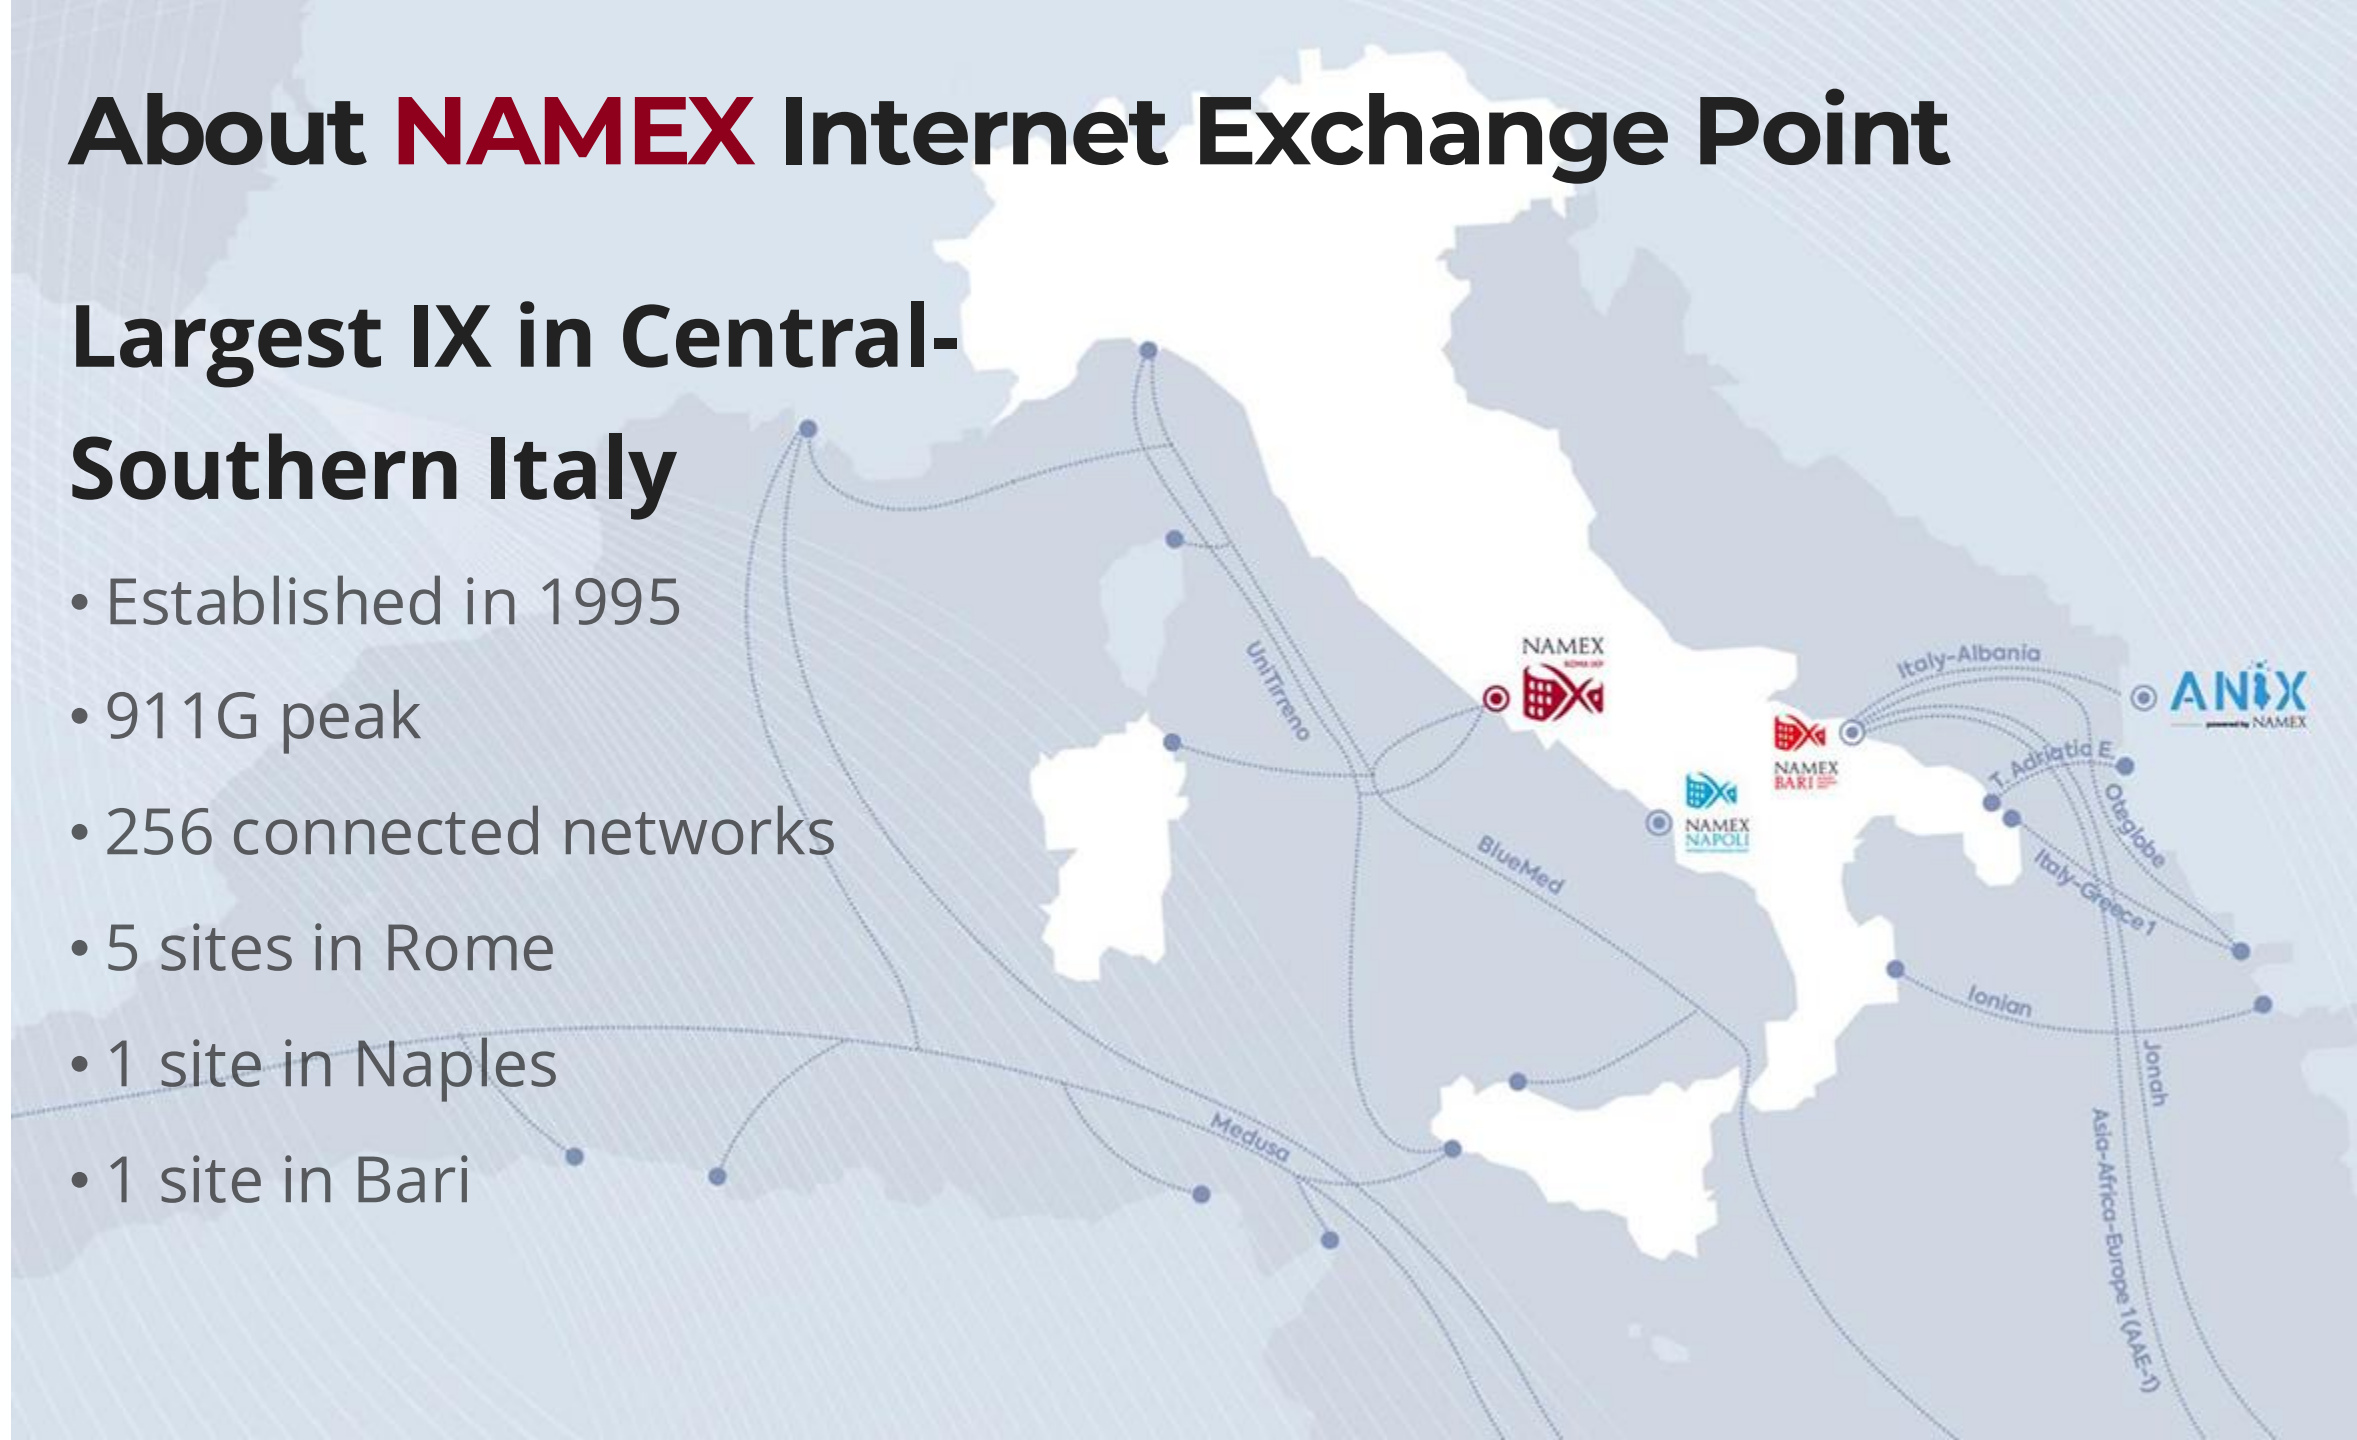

## A look into Albania

Daniele Arena (NameX Roma IXP)  
Max Stucchi (Glevia GmbH)

6 December 2024

# About **NAMEX** Internet Exchange Point

## Largest IX in Central-Southern Italy

- Established in 1995
- 911G peak
- 256 connected networks
- 5 sites in Rome
- 1 site in Naples
- 1 site in Bari