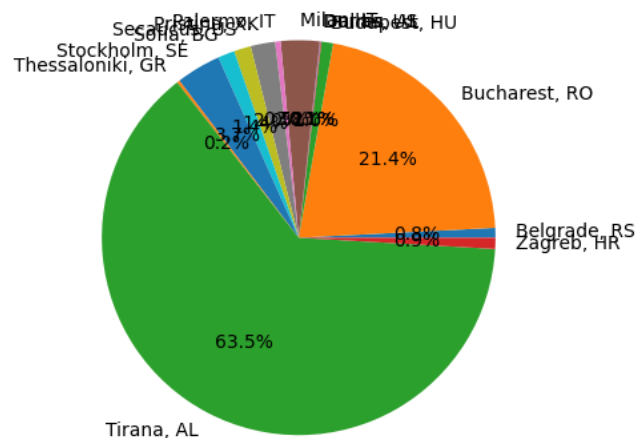

## Visualization

We created maps of the links between “proxy probes” and the caches

**Finding the Closest CDN Servers**  
ANIX Meeting 2024, Tirana, 06/12/2024

# Albania and North Macedonia: Google

Finding the Closest CDN Servers  
ANIX Meeting 2024, Tirana, 06/12/2024

Location of Google servers by Internet population in AL (Proxy: Oxylabs)

Location of Google servers by Internet population in MK (Proxy: Oxylabs)

# Albania and North Macedonia: Netflix

Finding the Closest CDN Servers  
ANIX Meeting 2024, Tirana, 06/12/2024

Location of Netflix caches by Internet population in AL (Proxy: Oxylabs)

Location of Netflix caches by Internet population in MK (Proxy: Oxylabs)

# Albania and North Macedonia: Cloudflare

Finding the Closest CDN Servers  
ANIX Meeting 2024, Tirana, 06/12/2024

Location of Cloudflare servers by Internet population in AL (Proxy: Oxylabs)

Location of Cloudflare servers by Internet population in MK (Proxy: Oxylabs)