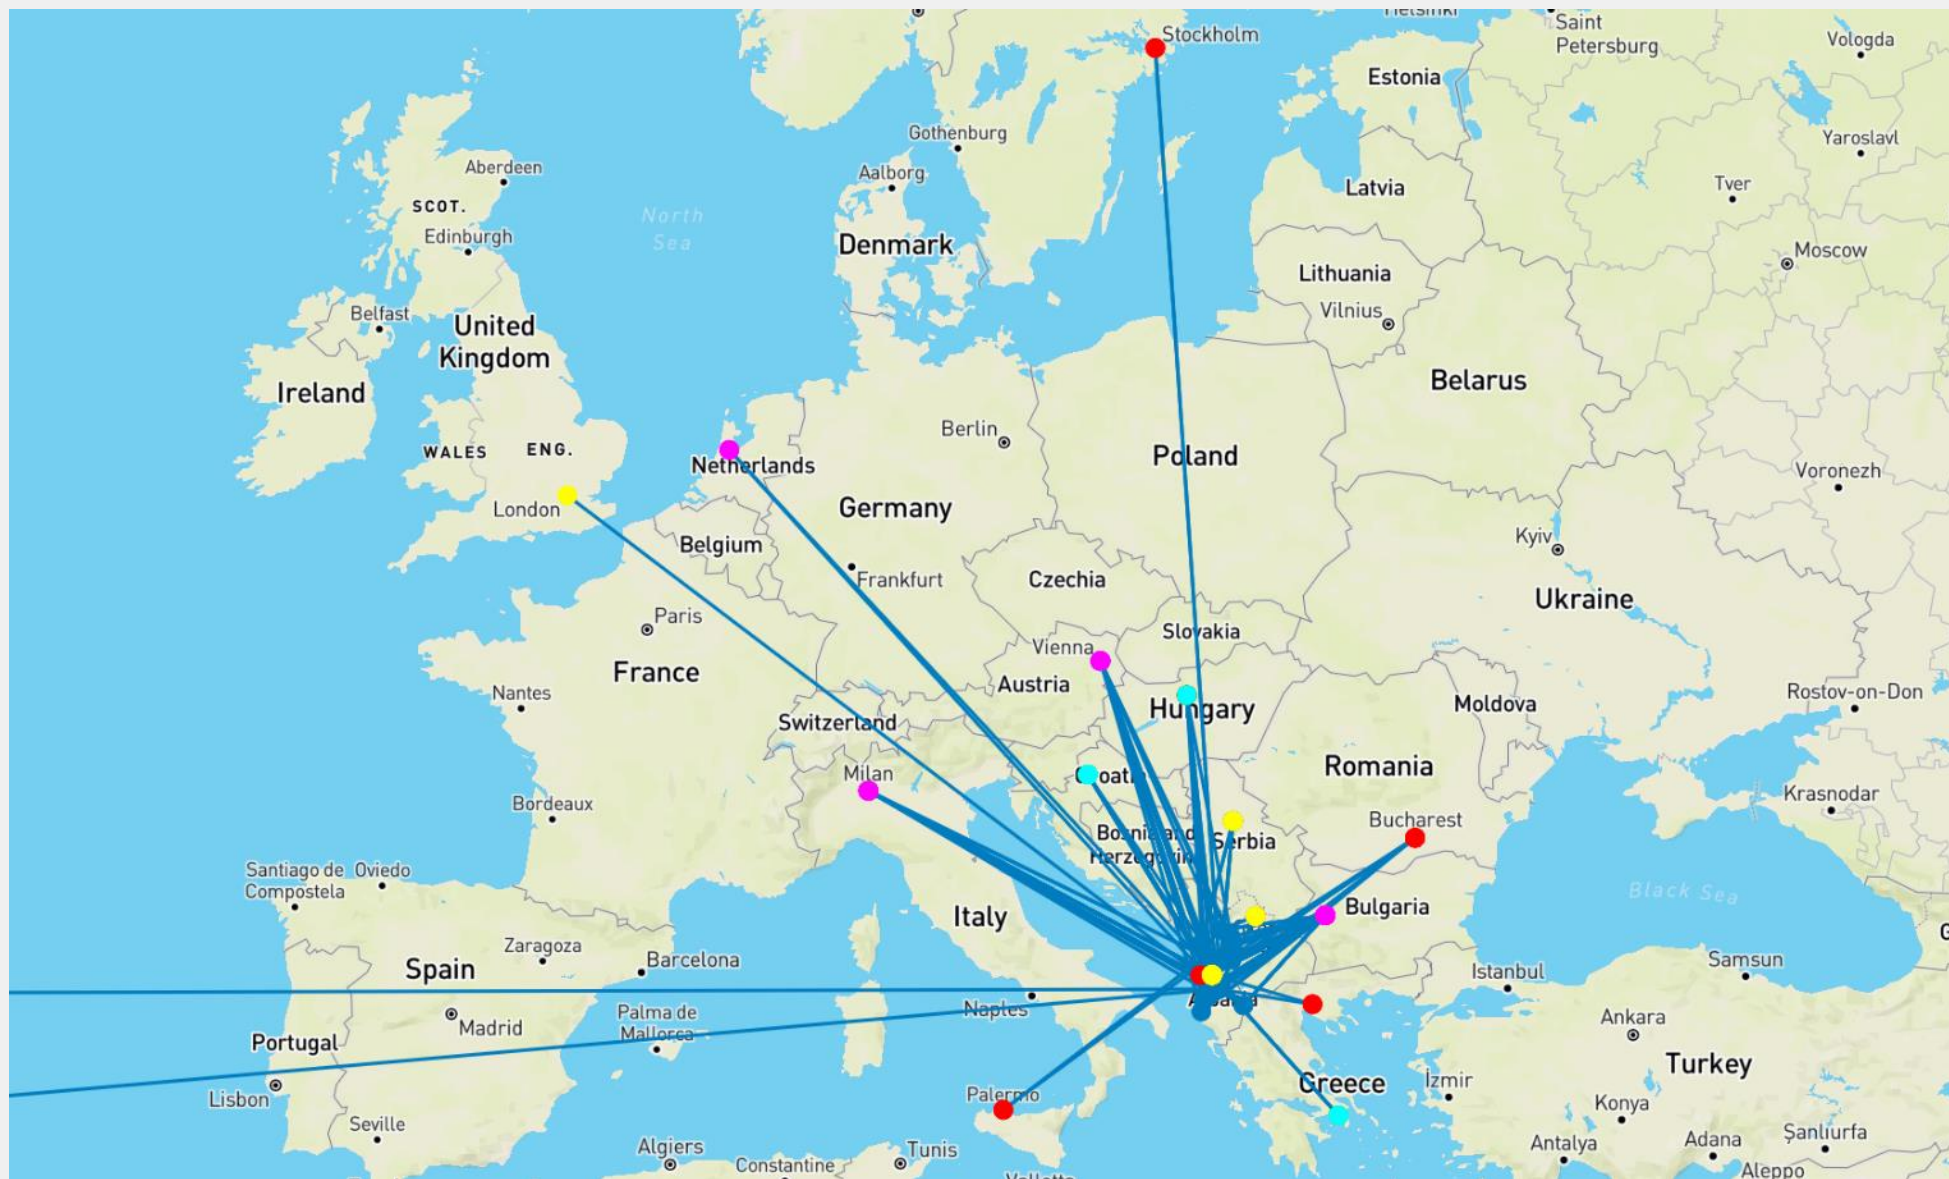

Ask me for a demo

Finding the Closest CDN Servers
ANIX Meeting 2024, Tirana, 06/12/2024